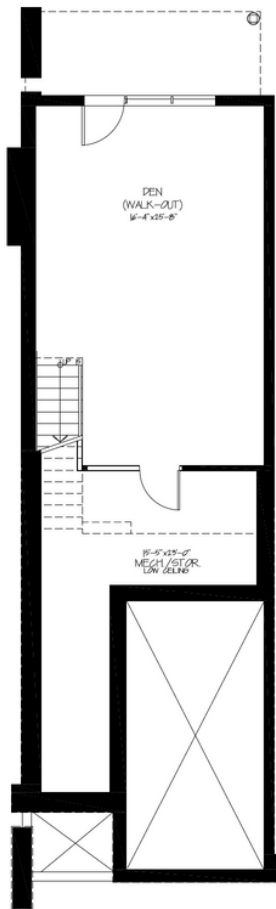

# The Sierra

Elevation B - Lot 6

Lower Level

Main Level

Upper Level

**2,250 SF | 3 Bedrooms | 2.5 Bathrooms**

Enjoy \$25,000 in bonuses with the purchase of these models!

- ➔ \$10,000 voucher to Dala Decor (furniture or lighting fixtures)
- ➔ \$15,000 voucher to apply to upgrades or cedar barrel sauna