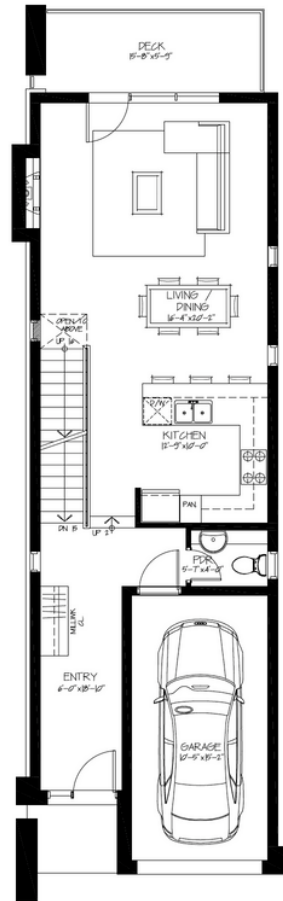

# The Sierra

Elevation B - Lot 6

Lower Level

Main Level

Upper Level

**2,250 SF | 3 Bedrooms | 2.5 Bathrooms**

Enjoy \$25,000 in bonuses with the purchase of these models!

- ➔ \$10,000 voucher to Dala Decor (furniture or lighting fixtures)
- ➔ \$15,000 voucher to apply to upgrades or cedar barrel sauna