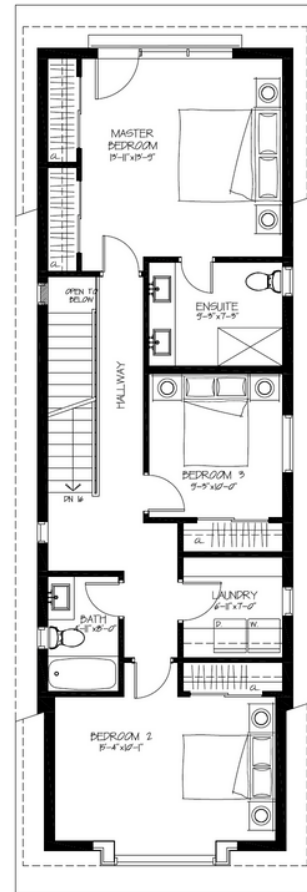

# The Sierra

Elevation B - Lot 6

Lower Level

Main Level

Upper Level

**2,250 SF | 3 Bedrooms | 2.5 Bathrooms**

Enjoy \$25,000 in bonuses with the purchase of these models!

- ➔ \$10,000 voucher to Dala Decor (furniture or lighting fixtures)
- ➔ \$15,000 voucher to apply to upgrades or cedar barrel sauna